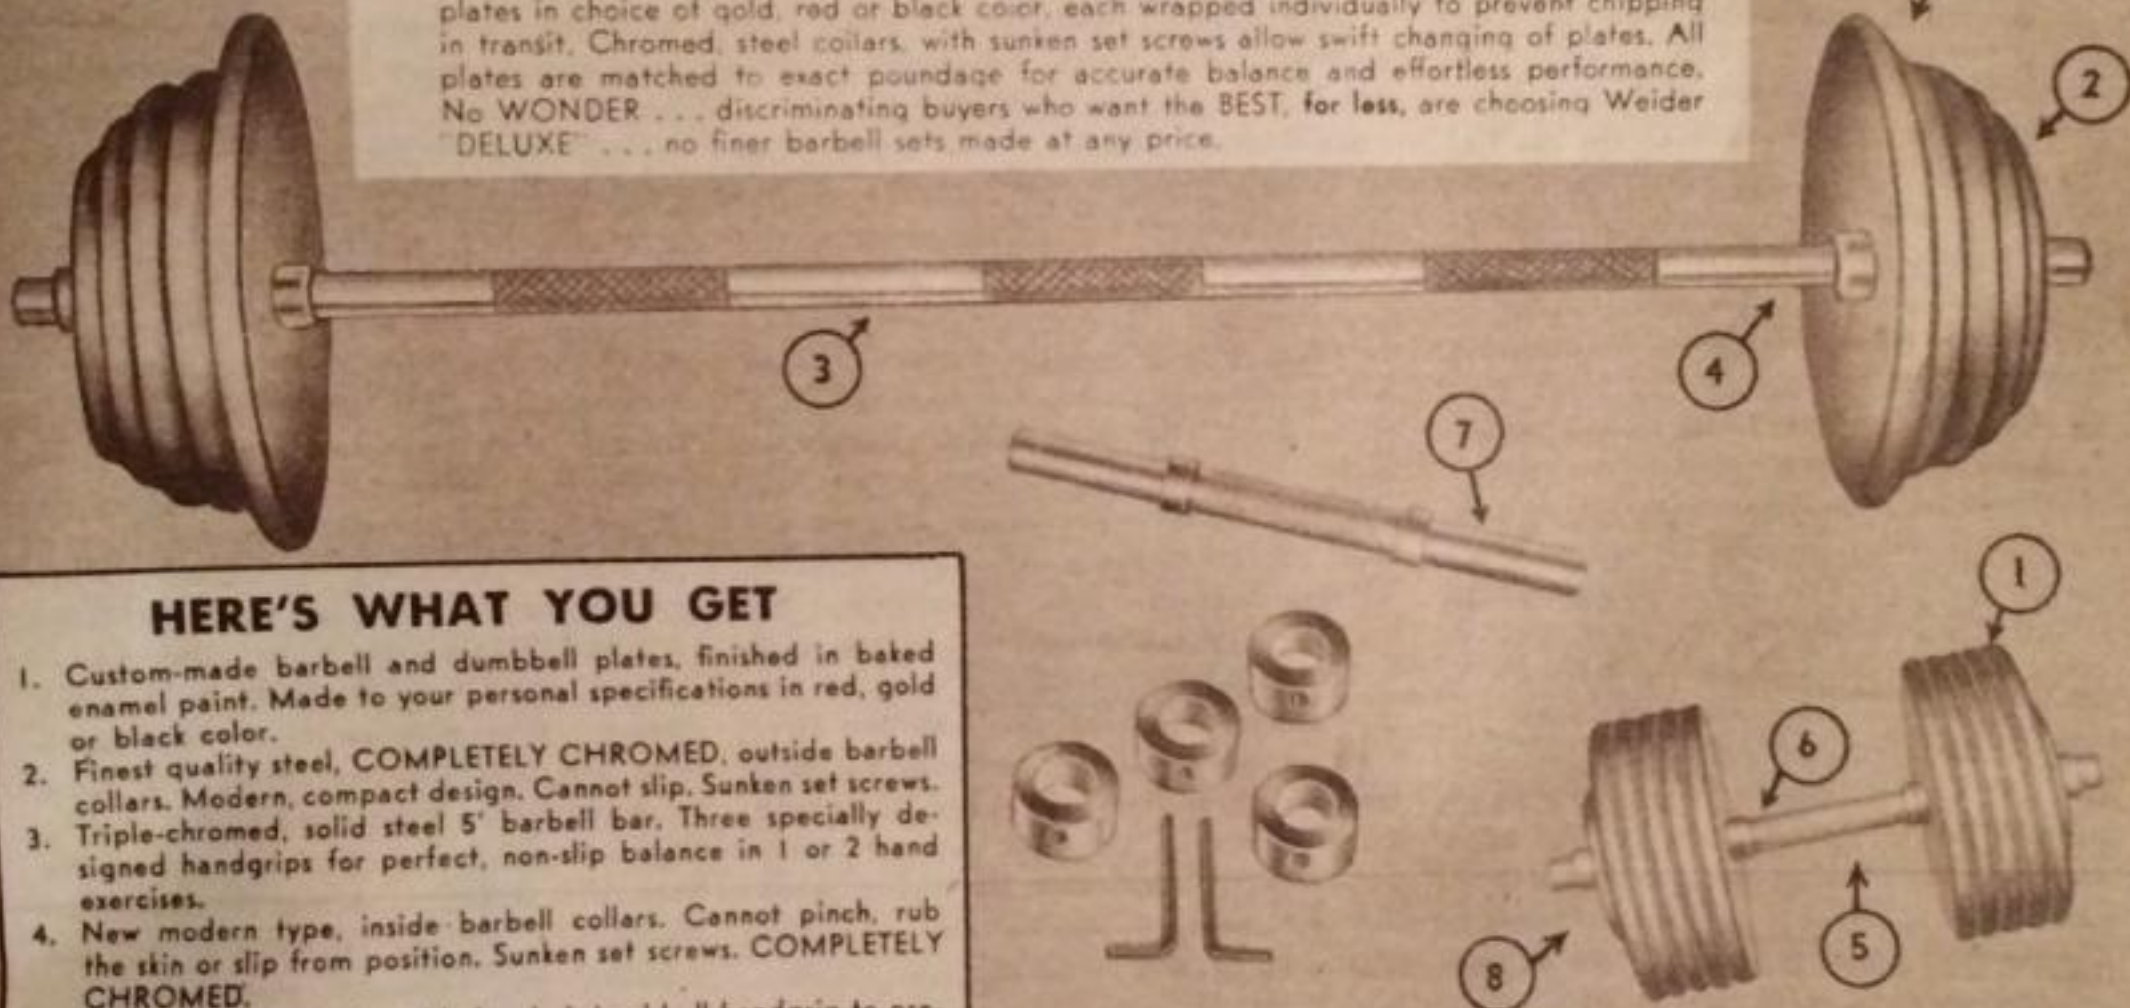

Completely Chromed — Machined — Knurled Handgrips — Baked Enamel Finish

THE TOPS IN BARBELLS

Down to the smallest details, Weider "DELUXE" sets are custom made;—the finest that money can buy! Highly polished, heavily chromed bars; knurled handgrips; baked enamelled plates in choice of gold, red or black color, each wrapped individually to prevent chipping in transit. Chromed, steel collars, with sunken set screws allow swift changing of plates. All plates are matched to exact poundage for accurate balance and effortless performance. No WONDER . . . discriminating buyers who want the BEST, for less, are choosing Weider "DELUXE" . . . no finer barbell sets made at any price.